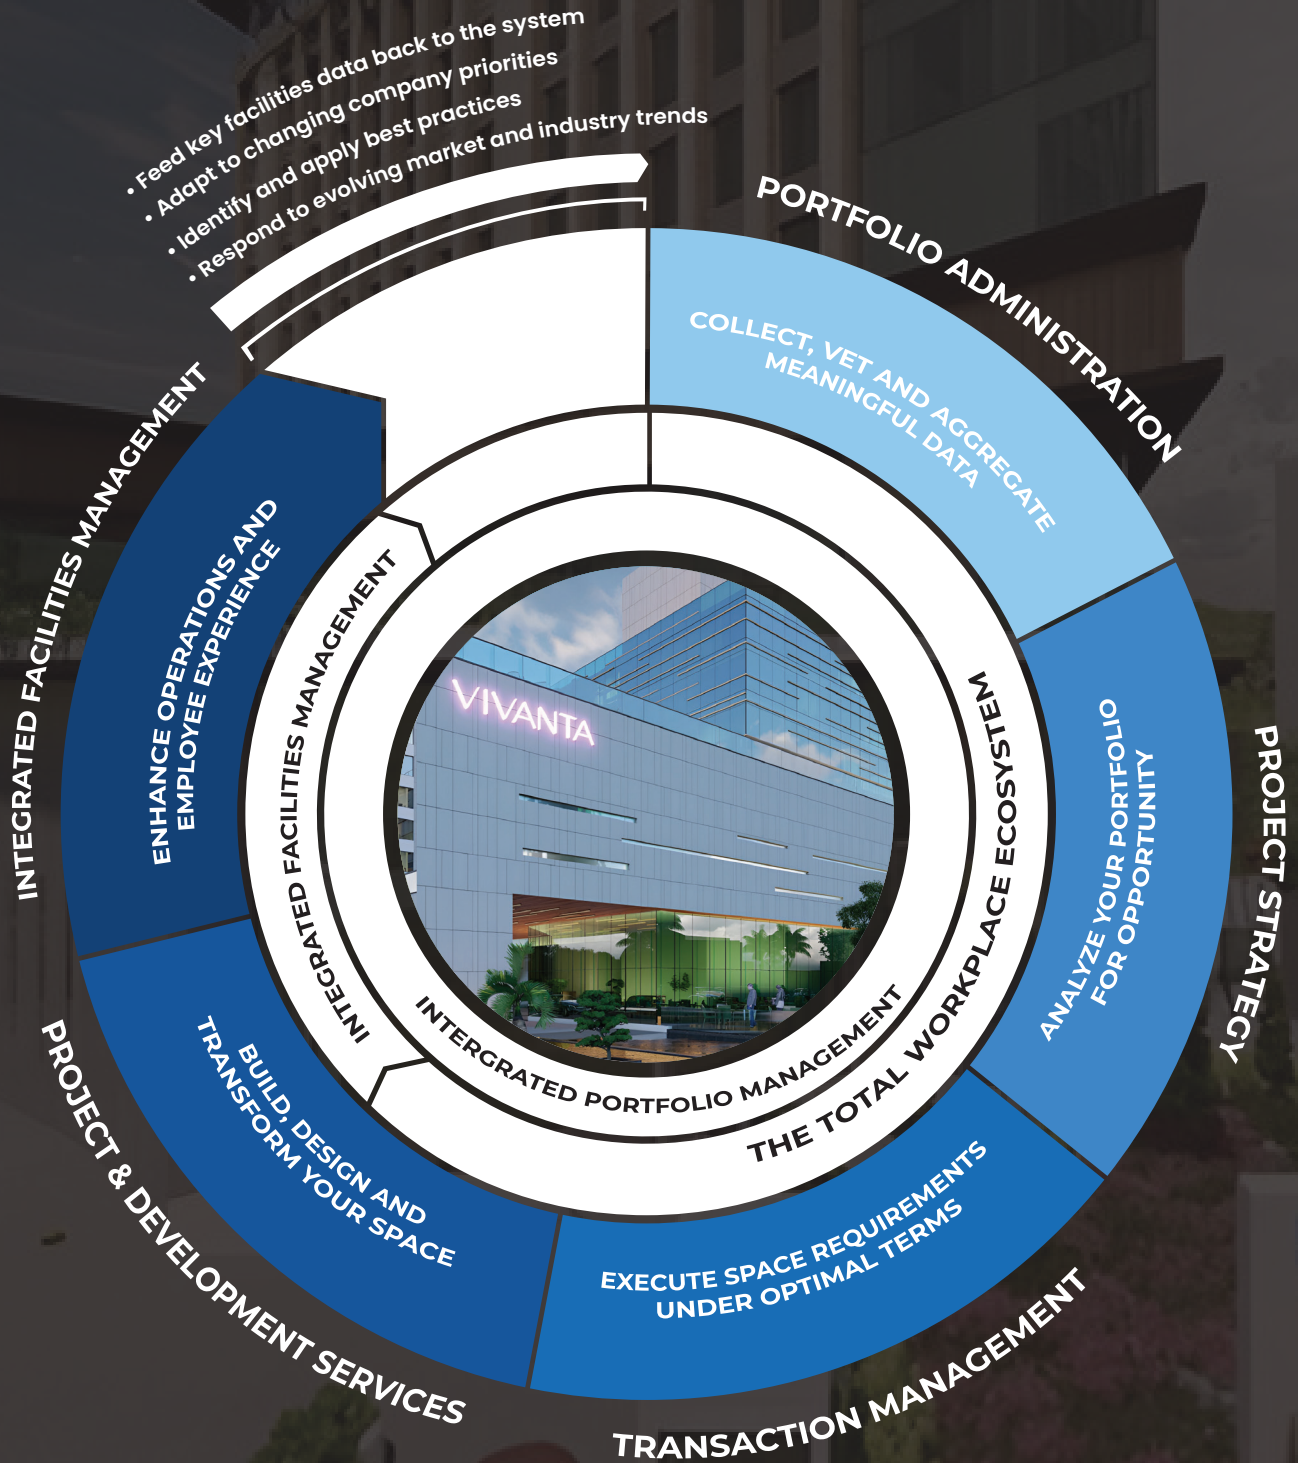

OUR SERVICES

AISP Project Management Private Limited specialises in bespoke commercial project management consulting services for businesses, organisations and enterprises across India. With a proven track record, our experienced team ensures seamless project execution.